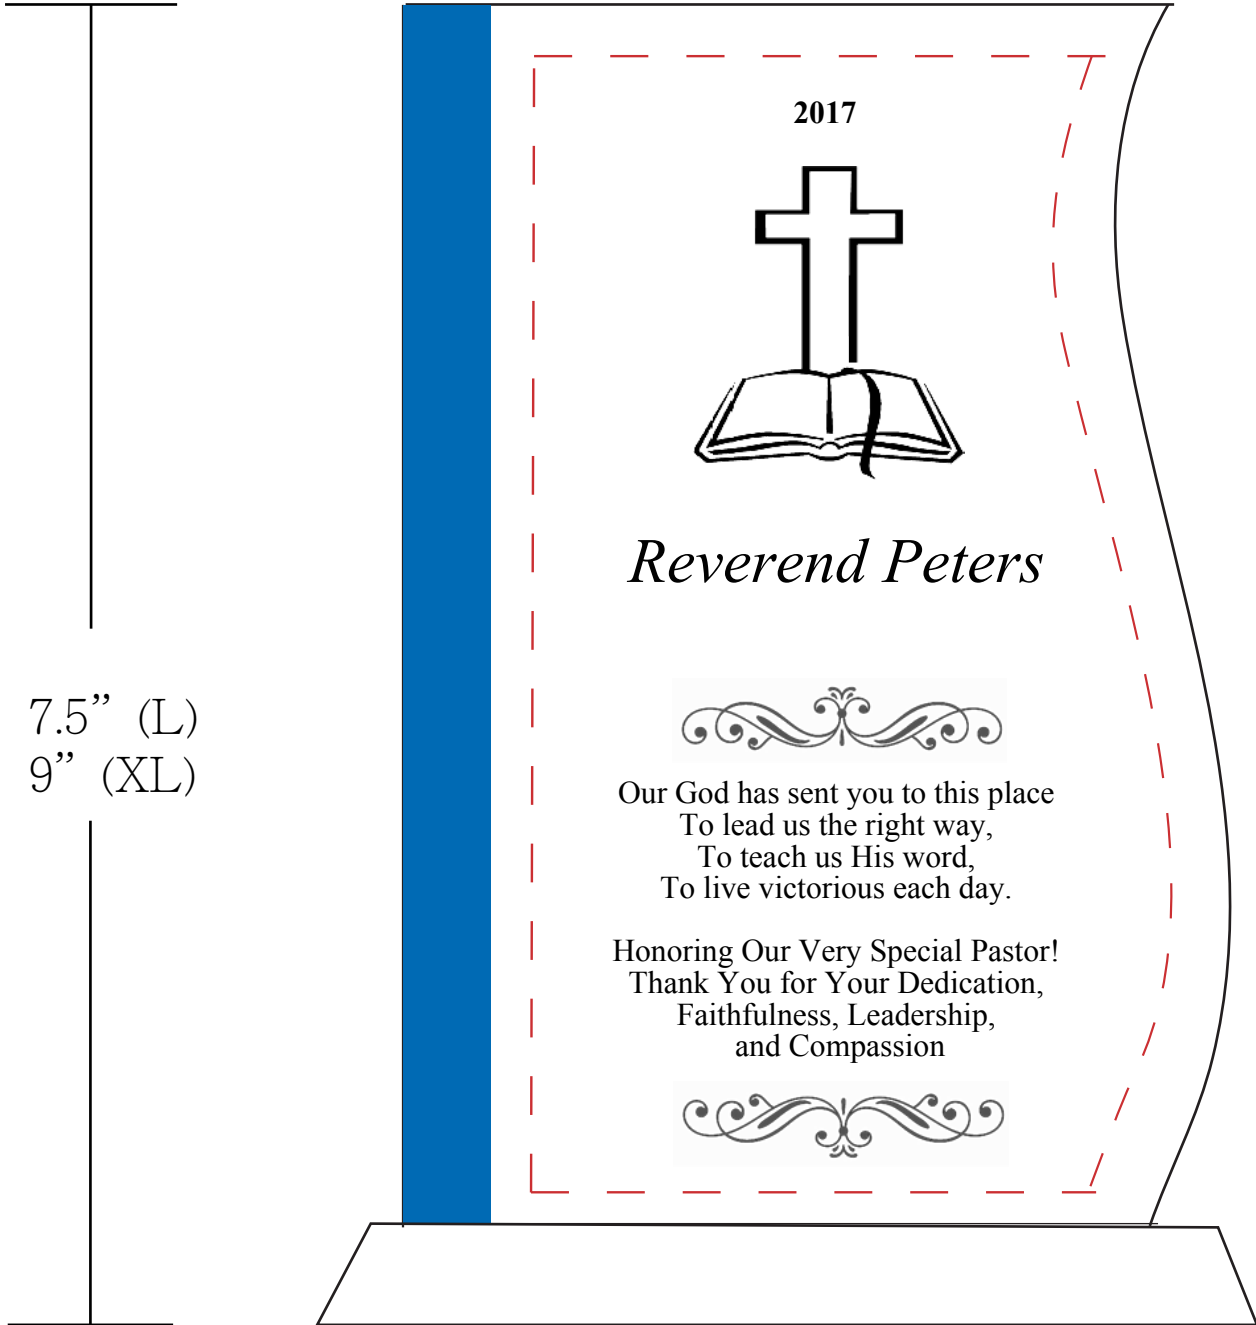

## Goodcount Crystal Awards Design Template

Item ID	Item Name	Category	Design #
GALB0019	Blue Progress	Pastor Appreciation	C

7.5" (L)  
9" (XL)

[www.goodcountawards.com](http://www.goodcountawards.com)  
(949) 724 9758

All measurements are approximate.  
Image proof will be sent to you before production